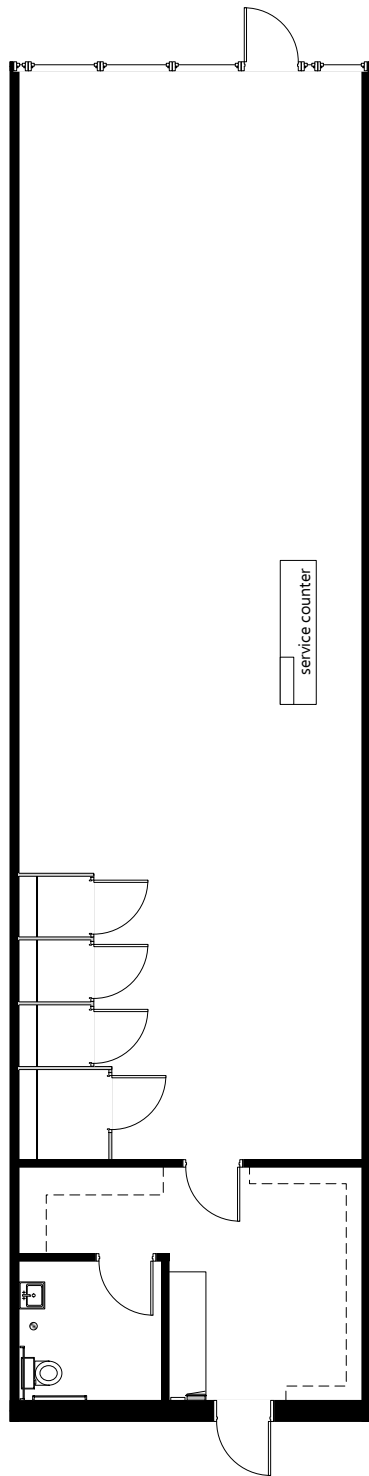

WESTMINSTER VILLAGE – 5684 West 88th Avenue

May 19, 2016

5684 1,514 sf

MATRIX
GROUP, INC.

Alli Stover, Leasing Agent
Astover@matrixgroupinc.com
(303)300-5263