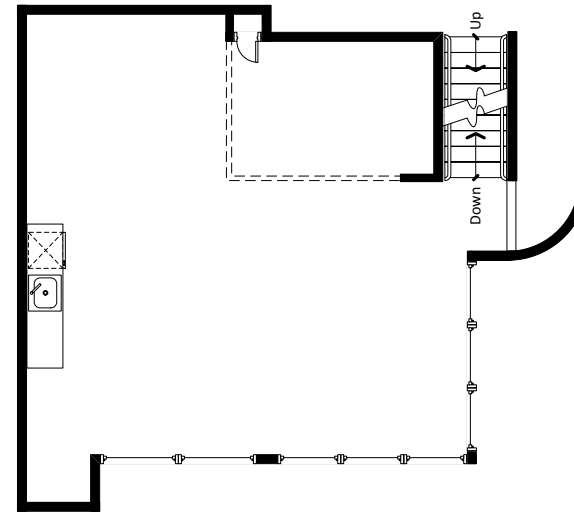

# CENTENNIAL INDUSTRIAL PARK – 14550 East Easter Avenue

0 ft. 6 ft. 10 ft. 20 ft.

June 20, 2016

Unit 200 2,825 sq. ft.

**MATRIX**  
GROUP, INC.

Alli Stover, Leasing Agent  
Astover@matrixgroupinc.com  
(303)300-5263