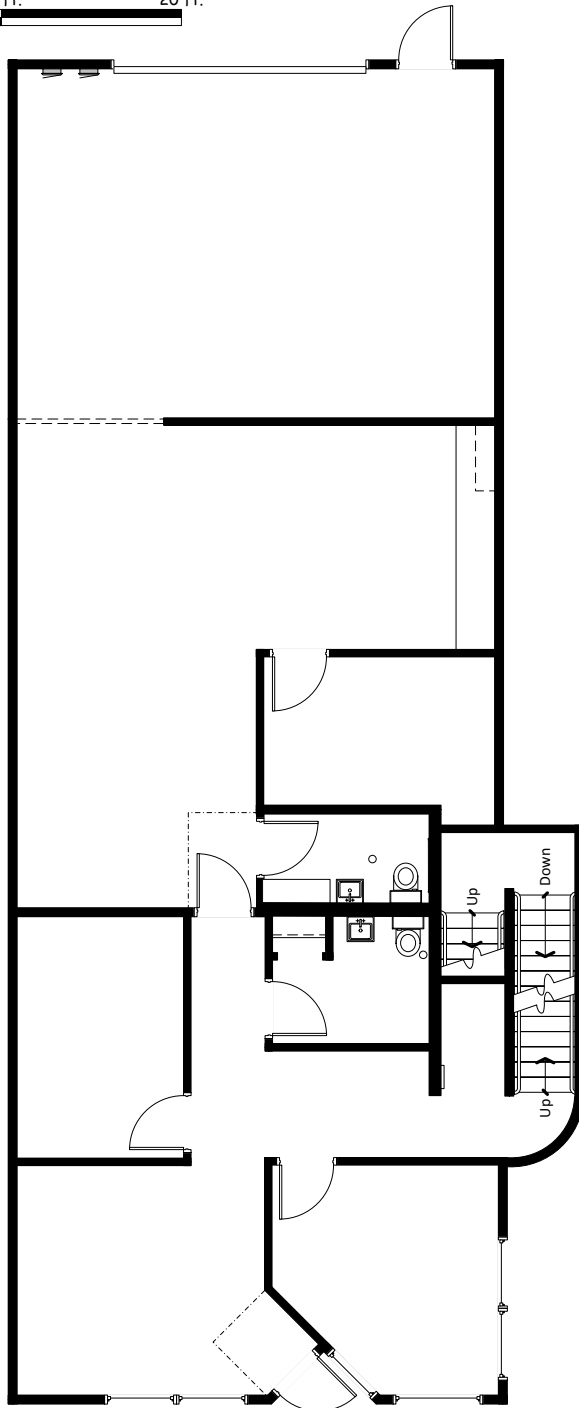

# CENTENNIAL INDUSTRIAL PARK – 14550 East Easter Avenue

0 ft. 6 ft. 10 ft. 20 ft.

June 20, 2016

Unit 200 2,825 sq. ft.

**MATRIX**  
GROUP, INC.

Alli Stover, Leasing Agent  
Astover@matrixgroupinc.com  
(303)300-5263