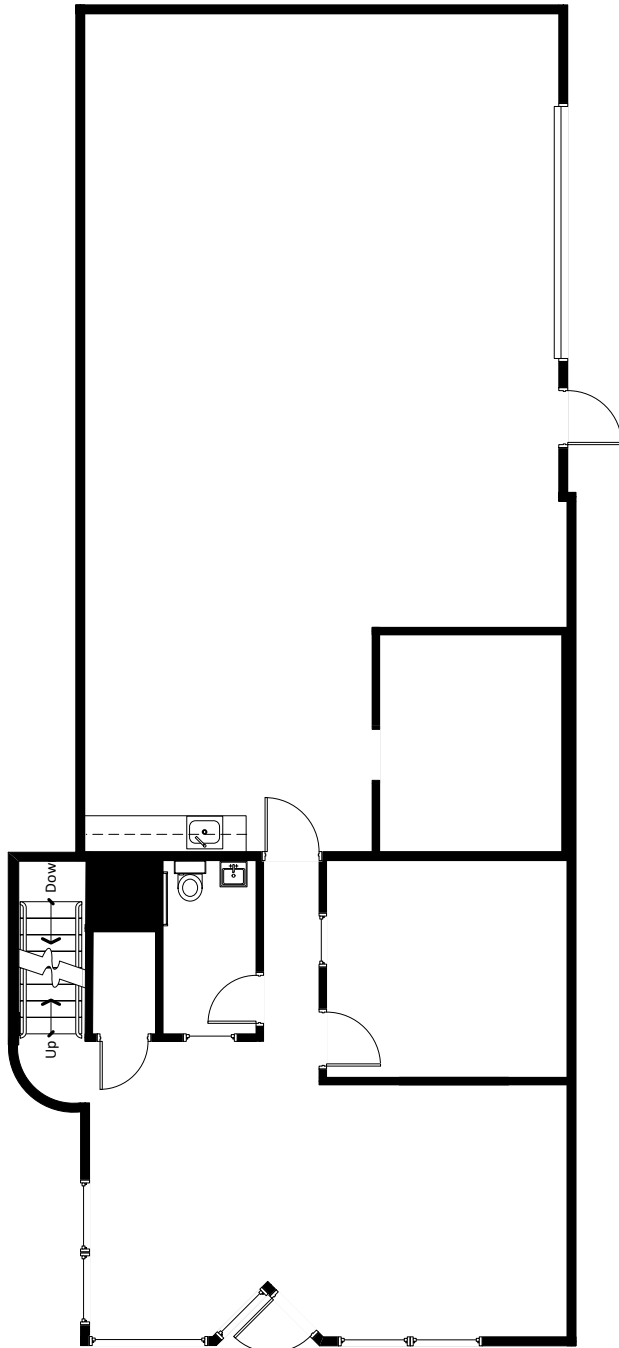

CENTENNIAL INDUSTRIAL PARK – 14550 East Easter Avenue

0 ft. 6 ft. 10 ft. 20 ft.

June 20, 2016

KEY PLAN

Unit 800 2,825 sq. ft.

MATRIX
GROUP, INC.

Alli Stover, Leasing Agent
Astover@matrixgroupinc.com
(303)300-5263