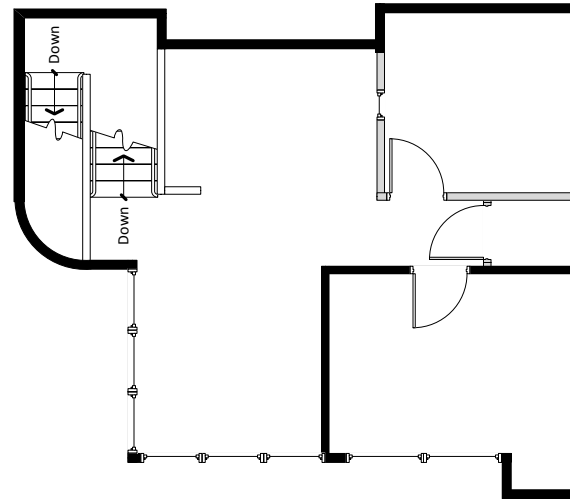

CENTENNIAL INDUSTRIAL PARK – 14550 East Easter Avenue

0 ft. 6 ft. 10 ft. 20 ft.

June 20, 2016

KEY PLAN

Unit 800 2,825 sq. ft.

MATRIX
GROUP, INC.

Alli Stover, Leasing Agent
Astover@matrixgroupinc.com
(303)300-5263