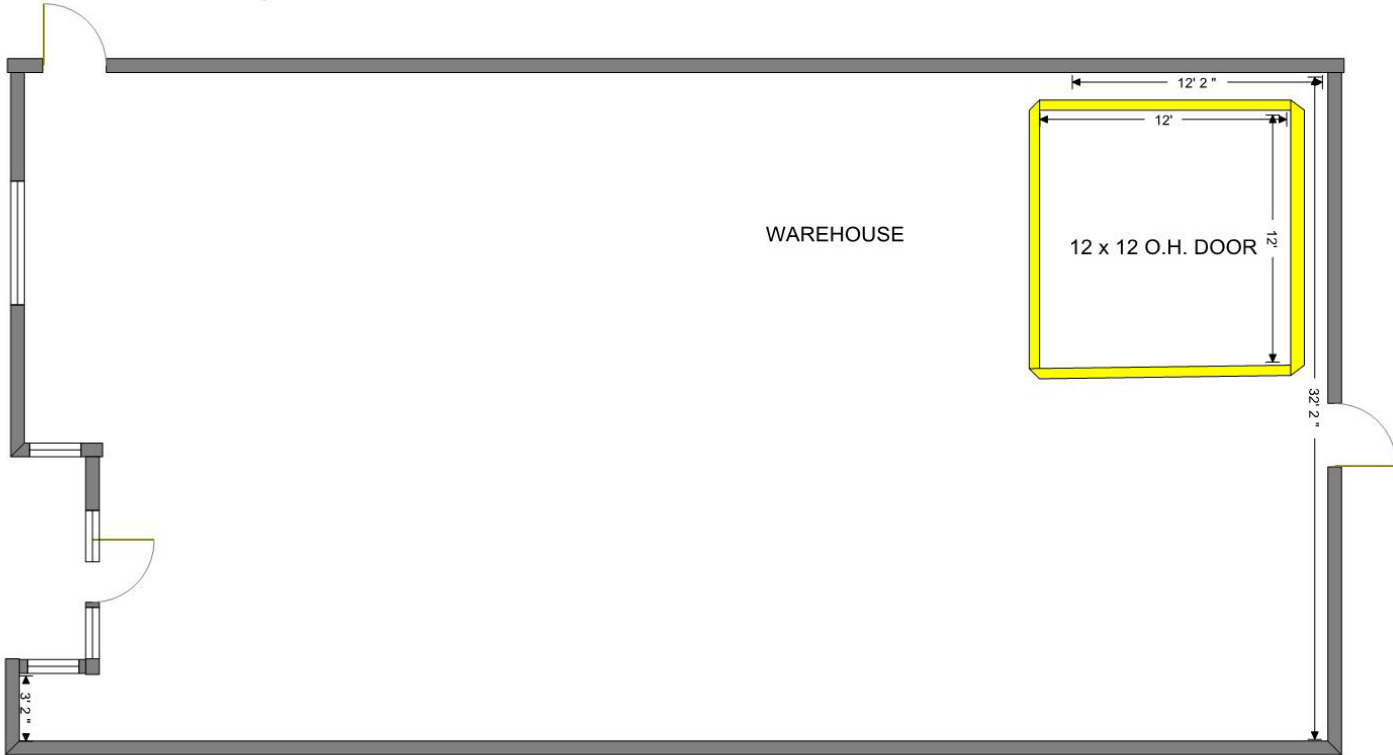

BLT Legacy Inc. 303-761-3540
Sherwood Business Park
2731 W Oxford #6 2150 sq ft

2150 sq ft WAREHOUSE 100%
Measurements are Approximate
03/18/15

WAREHOUSE ONLY ROUGH IN